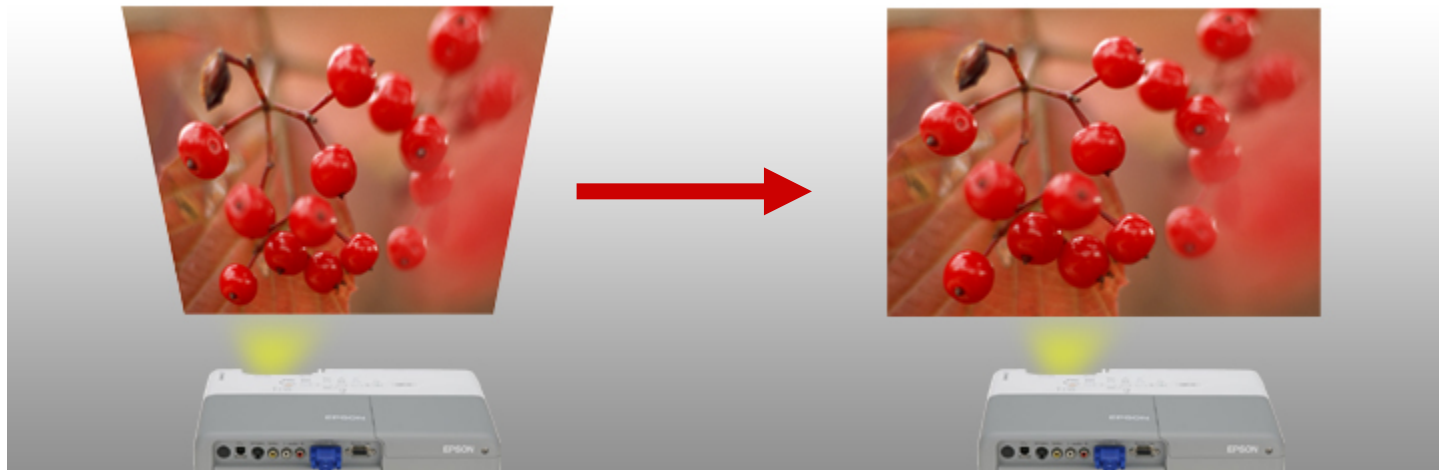

Simulated Image

A better way to see.

Plug 'n Play

Set up presentations with no hassle

- Traditional VGA connection requires customers to press the correct function keys to show the image on both the computer and projector.
- USB Plug 'n Play allows instant, simultaneous images.

USB cable

HD-compatible

Outstanding image quality

- Native SVGA resolution, up to 1400 x 1050
- 4:3 aspect ratio
- 2200 lumens color, 2200 lumens white (ISO 21118)*
- Up to 2,000:1 contrast ratio

* Light output varies depending upon modes (color and white light output) selected.

Quick, convenient control

Easy pause/stop/start

- Sleep Mode
 - Pause a presentation by simply closing the A/V Mute slide.
 - This shuts off the audio and video of the presentation
- Instant Off[®] /On
 - Don't wait for the projector to cool down, just unplug and go.
- Direct Power On/Off
 - The projector starts up automatically plugged in or turned on with a wall switch.

Easy picture adjustment

Ultra flexible keystone correction and digital zoom

- Manual keystone correction: ± 30 degrees vertical
- Digital zoom: 1:1.35

Keystone correction

Long life lamp & Outstanding warranty