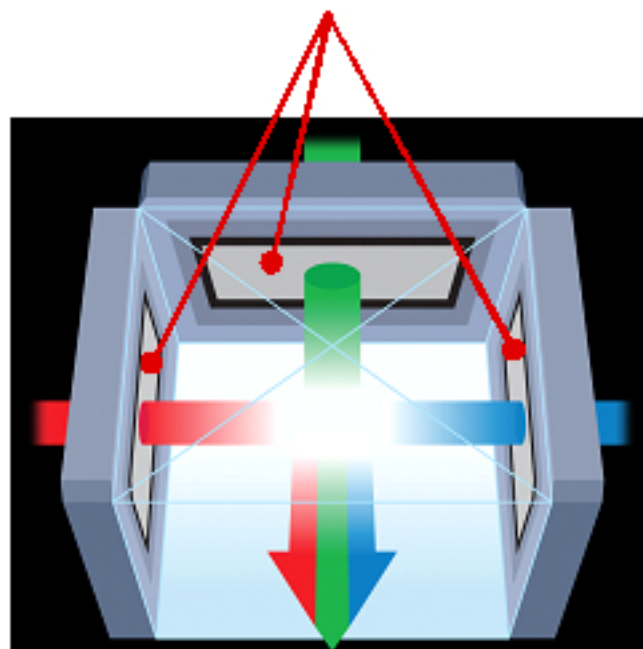

Epson EX30

Proven performance.
Smart choice.

EPSON[®]
EXCEED YOUR VISION

Reliable performance

3LCD Technology Advantages:

- **3-Chip Optical Engine:** All 3LCD projectors use a 3-chip optical engine to deliver incredibly bright, true-to-life color.

3LCD Image Chips

A better way to see.

Rich, vibrant color

3LCD Technology Advantages:

- **High Color Light Output** – 3LCD projectors consistently deliver high Color and White Light Output so images, video and text always looks their very best.

Image from projector with equal Color and White Light Output.

Image from projector with lower Color than White Light Output.

A better way to see.

Reliable performance

3LCD Technology Advantages:

- **No Color Wheel:** 3LCD projectors do not rely on a spinning color wheel to produce color and do not suffer from “the rainbow effect” or “color break-up.”
- **Road-Tested Reliability:** 3LCD technology has been the world leader for 19 years and has consistently been the choice of users who demand the long-life performance and reliability.

Simulated Image

A better way to see.

Plug 'n Play

Set up presentations with no hassle

- Traditional VGA connection requires customers to press the correct function keys to show the image on both the computer and projector.
- USB Plug 'n Play allows instant, simultaneous images.