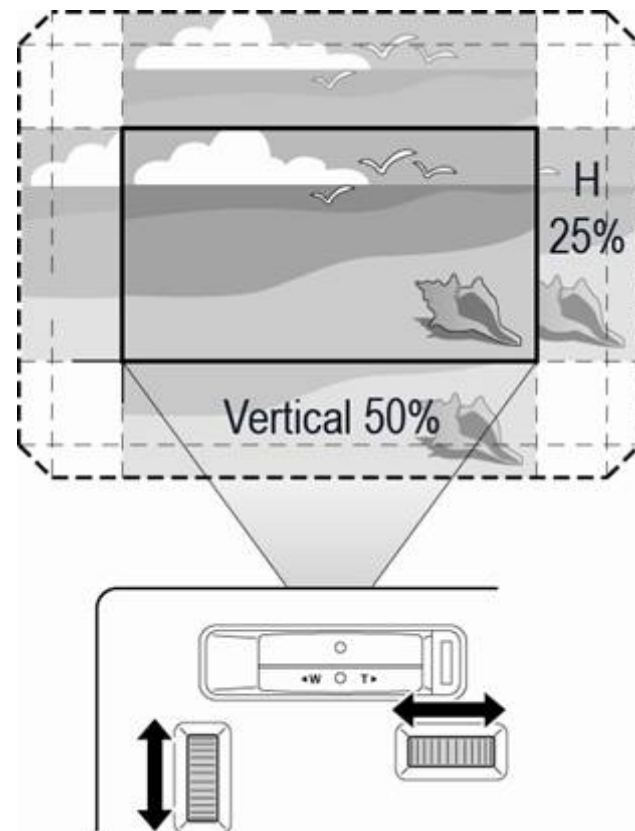

Epson MovieMate 72

Easy setup

- Lens shift (optical image adjustment)
  - Vertical 50% maximum
  - Horizontal 25% maximum
  - Quick image adjustment dials