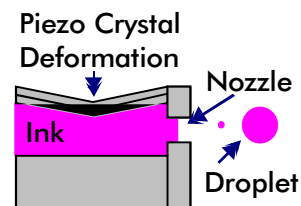

Why does Epson use permanent printheads instead of throw-away printheads like other manufacturers?

Epson builds a high-quality, permanent printhead into every Stylus printer. Epson's Micro Piezo printheads are designed to last the life of the printer.

- ▶ Micro Piezo printheads use dozens of high-precision mechanical pumps to produce ink droplets, and no heat is involved in printing. The same high print quality is maintained over the life of the printer, from the first page to the last.
- ▶ Thermal print heads used by other printer manufacturers have a very short life compared to Epson's Micro Piezo printheads. In thermal printheads, each nozzle has a chamber that contains a tiny heater. This heater gets less efficient over the life of the ink printhead, and corrosion forms on the heating element, causing the heat transfer to become weaker, thus reducing print quality.

Did You Know?

Epson's Micro Piezo Technology

- ▶ Precise electrical pulses cause the ink reservoir wall to deflect inward, projecting ink through the nozzle.
- ▶ Epson's Micro Piezo technology results in consistent droplets with no satellites or misting.

Thermal ink jet technology

- ▶ Heat produces a vapor bubble in the ink reservoir, which expands and is ejected through the nozzle.
- ▶ Some thermal printers produce more inconsistent droplets with satellites and misting.